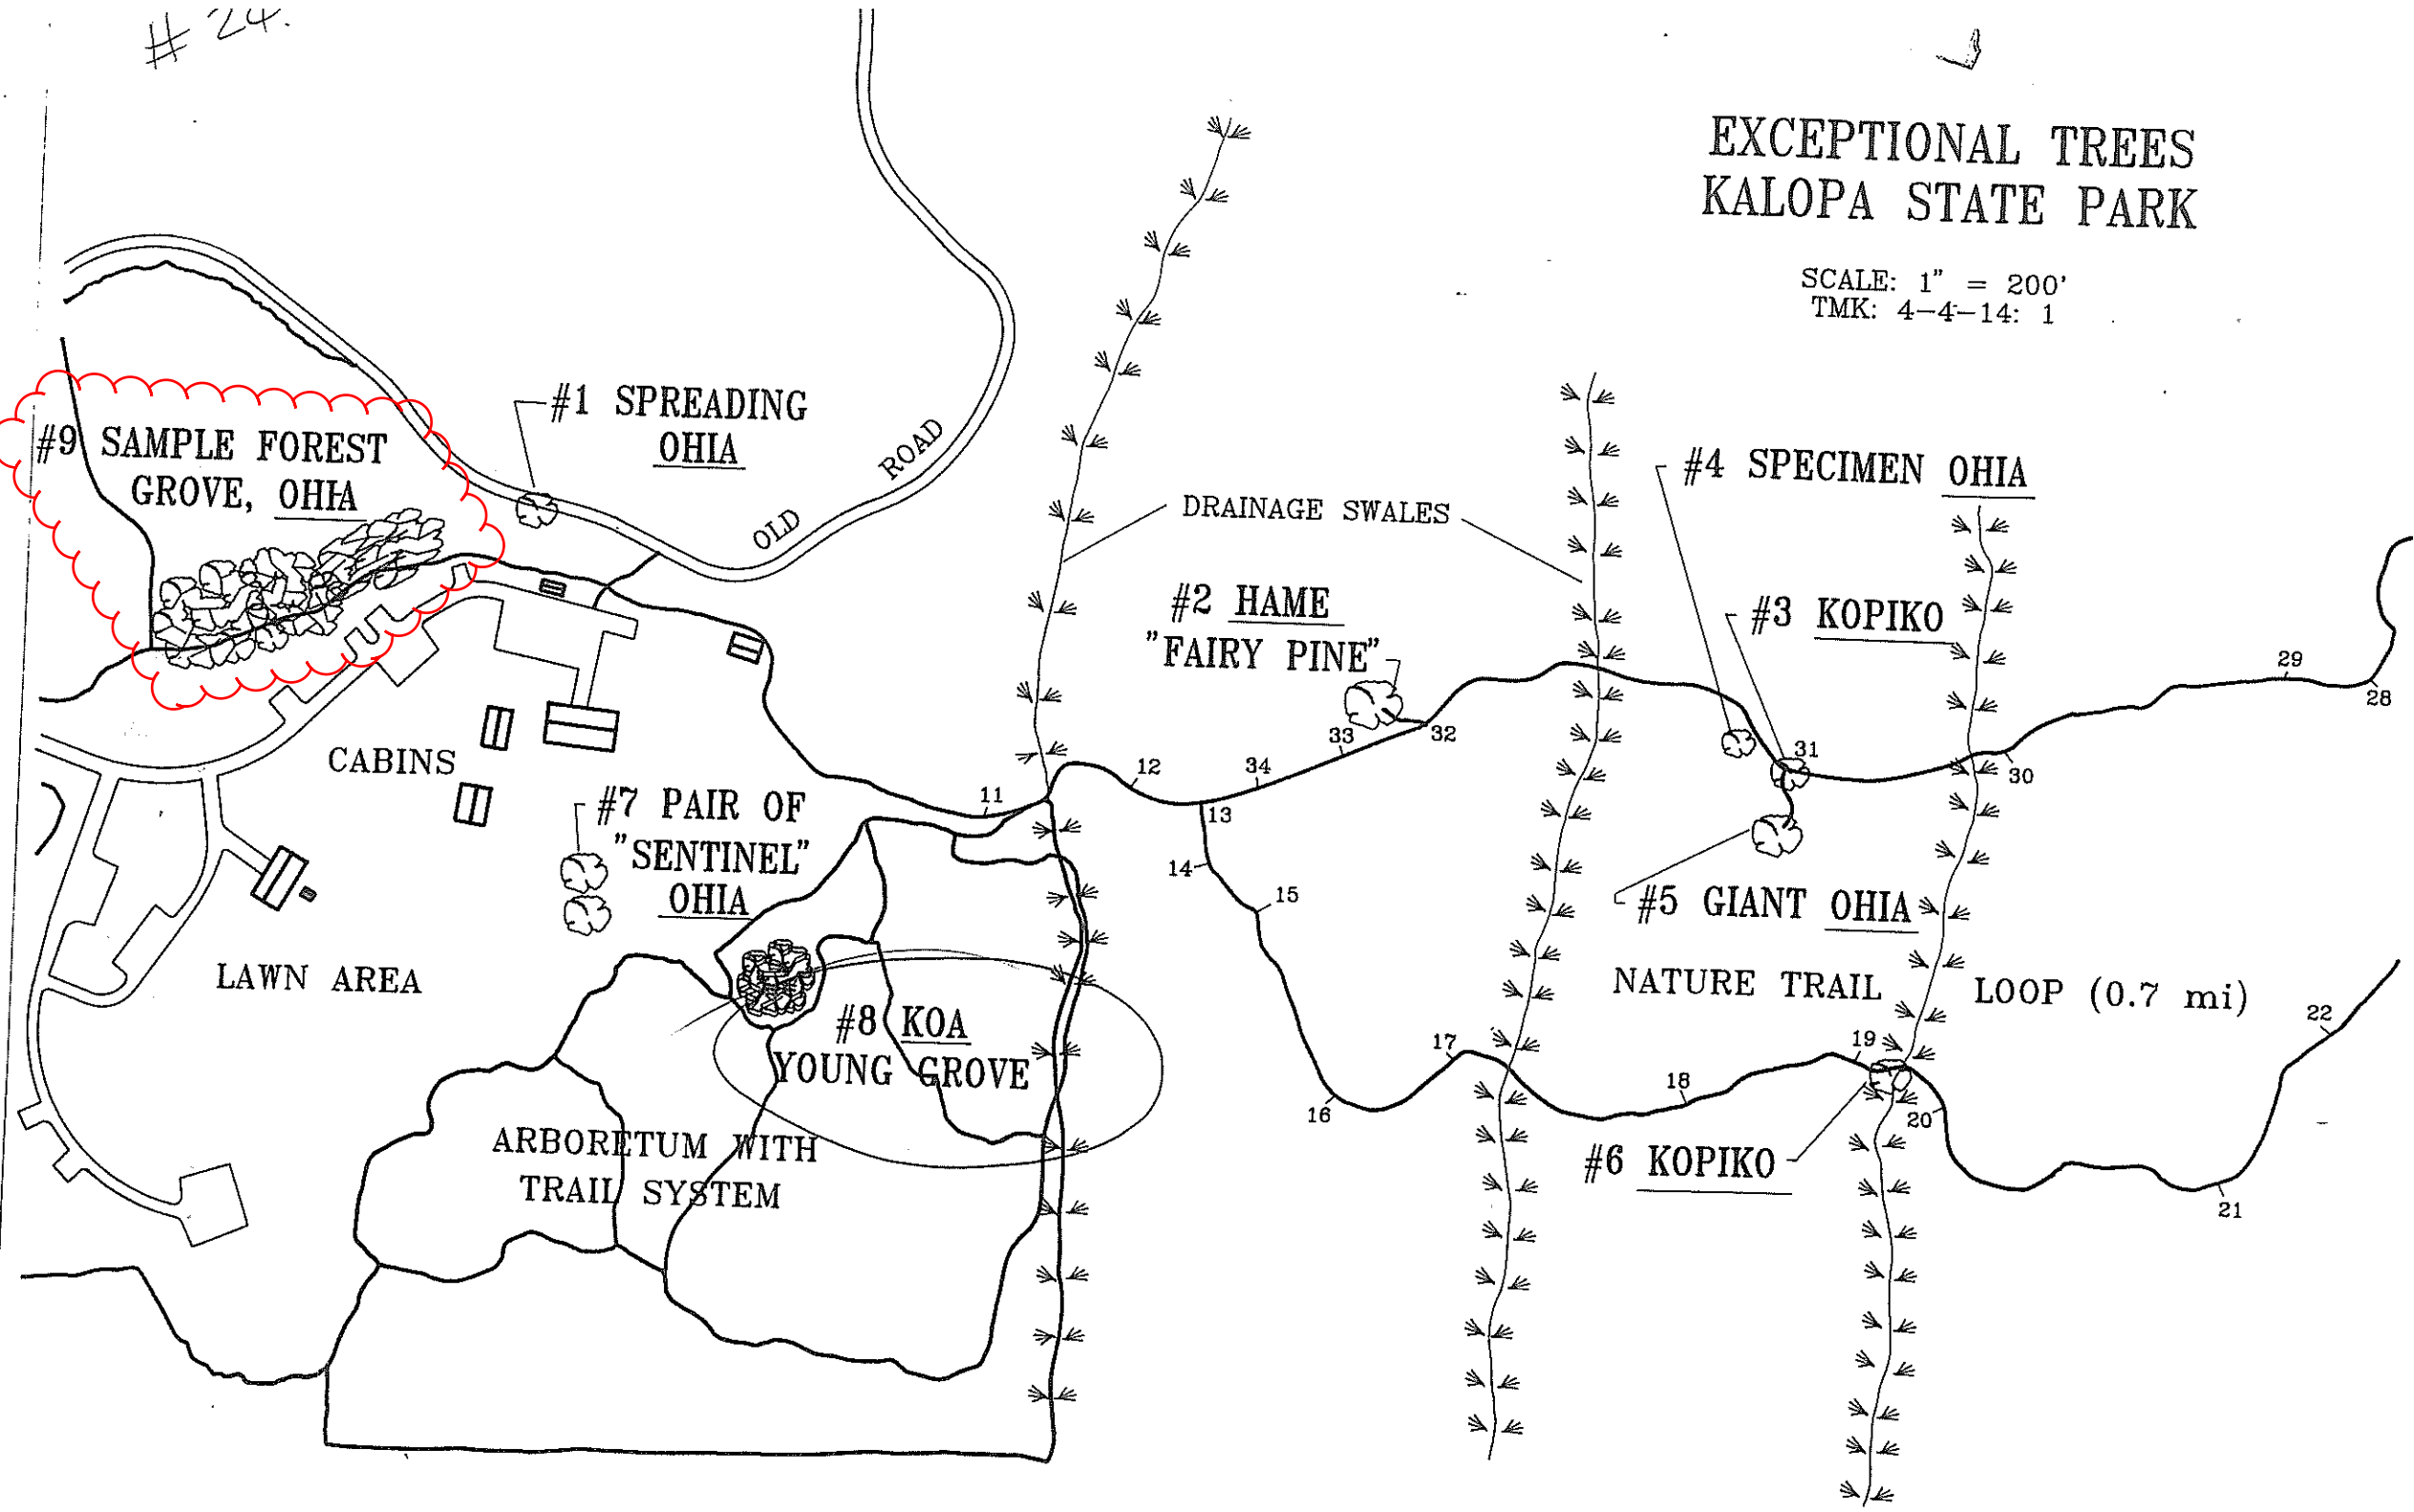

24.

EXCEPTIONAL TREES KALOPA STATE PARK

SCALE: 1" = 200'
TMK: 4-4-14: 1

#9 SAMPLE FOREST GROVE, OHIA

#1 SPREADING OHIA

#2 HAME "FAIRY PINE"

#4 SPECIMEN OHIA

#3 KOPIKO

#7 PAIR OF "SENTINEL" OHIA

#8 KOA YOUNG GROVE

#5 GIANT OHIA

#6 KOPIKO

CABINS

LAWN AREA

ARBORETUM WITH TRAIL SYSTEM

DRAINAGE SWALES

NATURE TRAIL LOOP (0.7 mi)

OLD ROAD

29

28

11

12

13

14

15

16

17

18

19

20

21

22