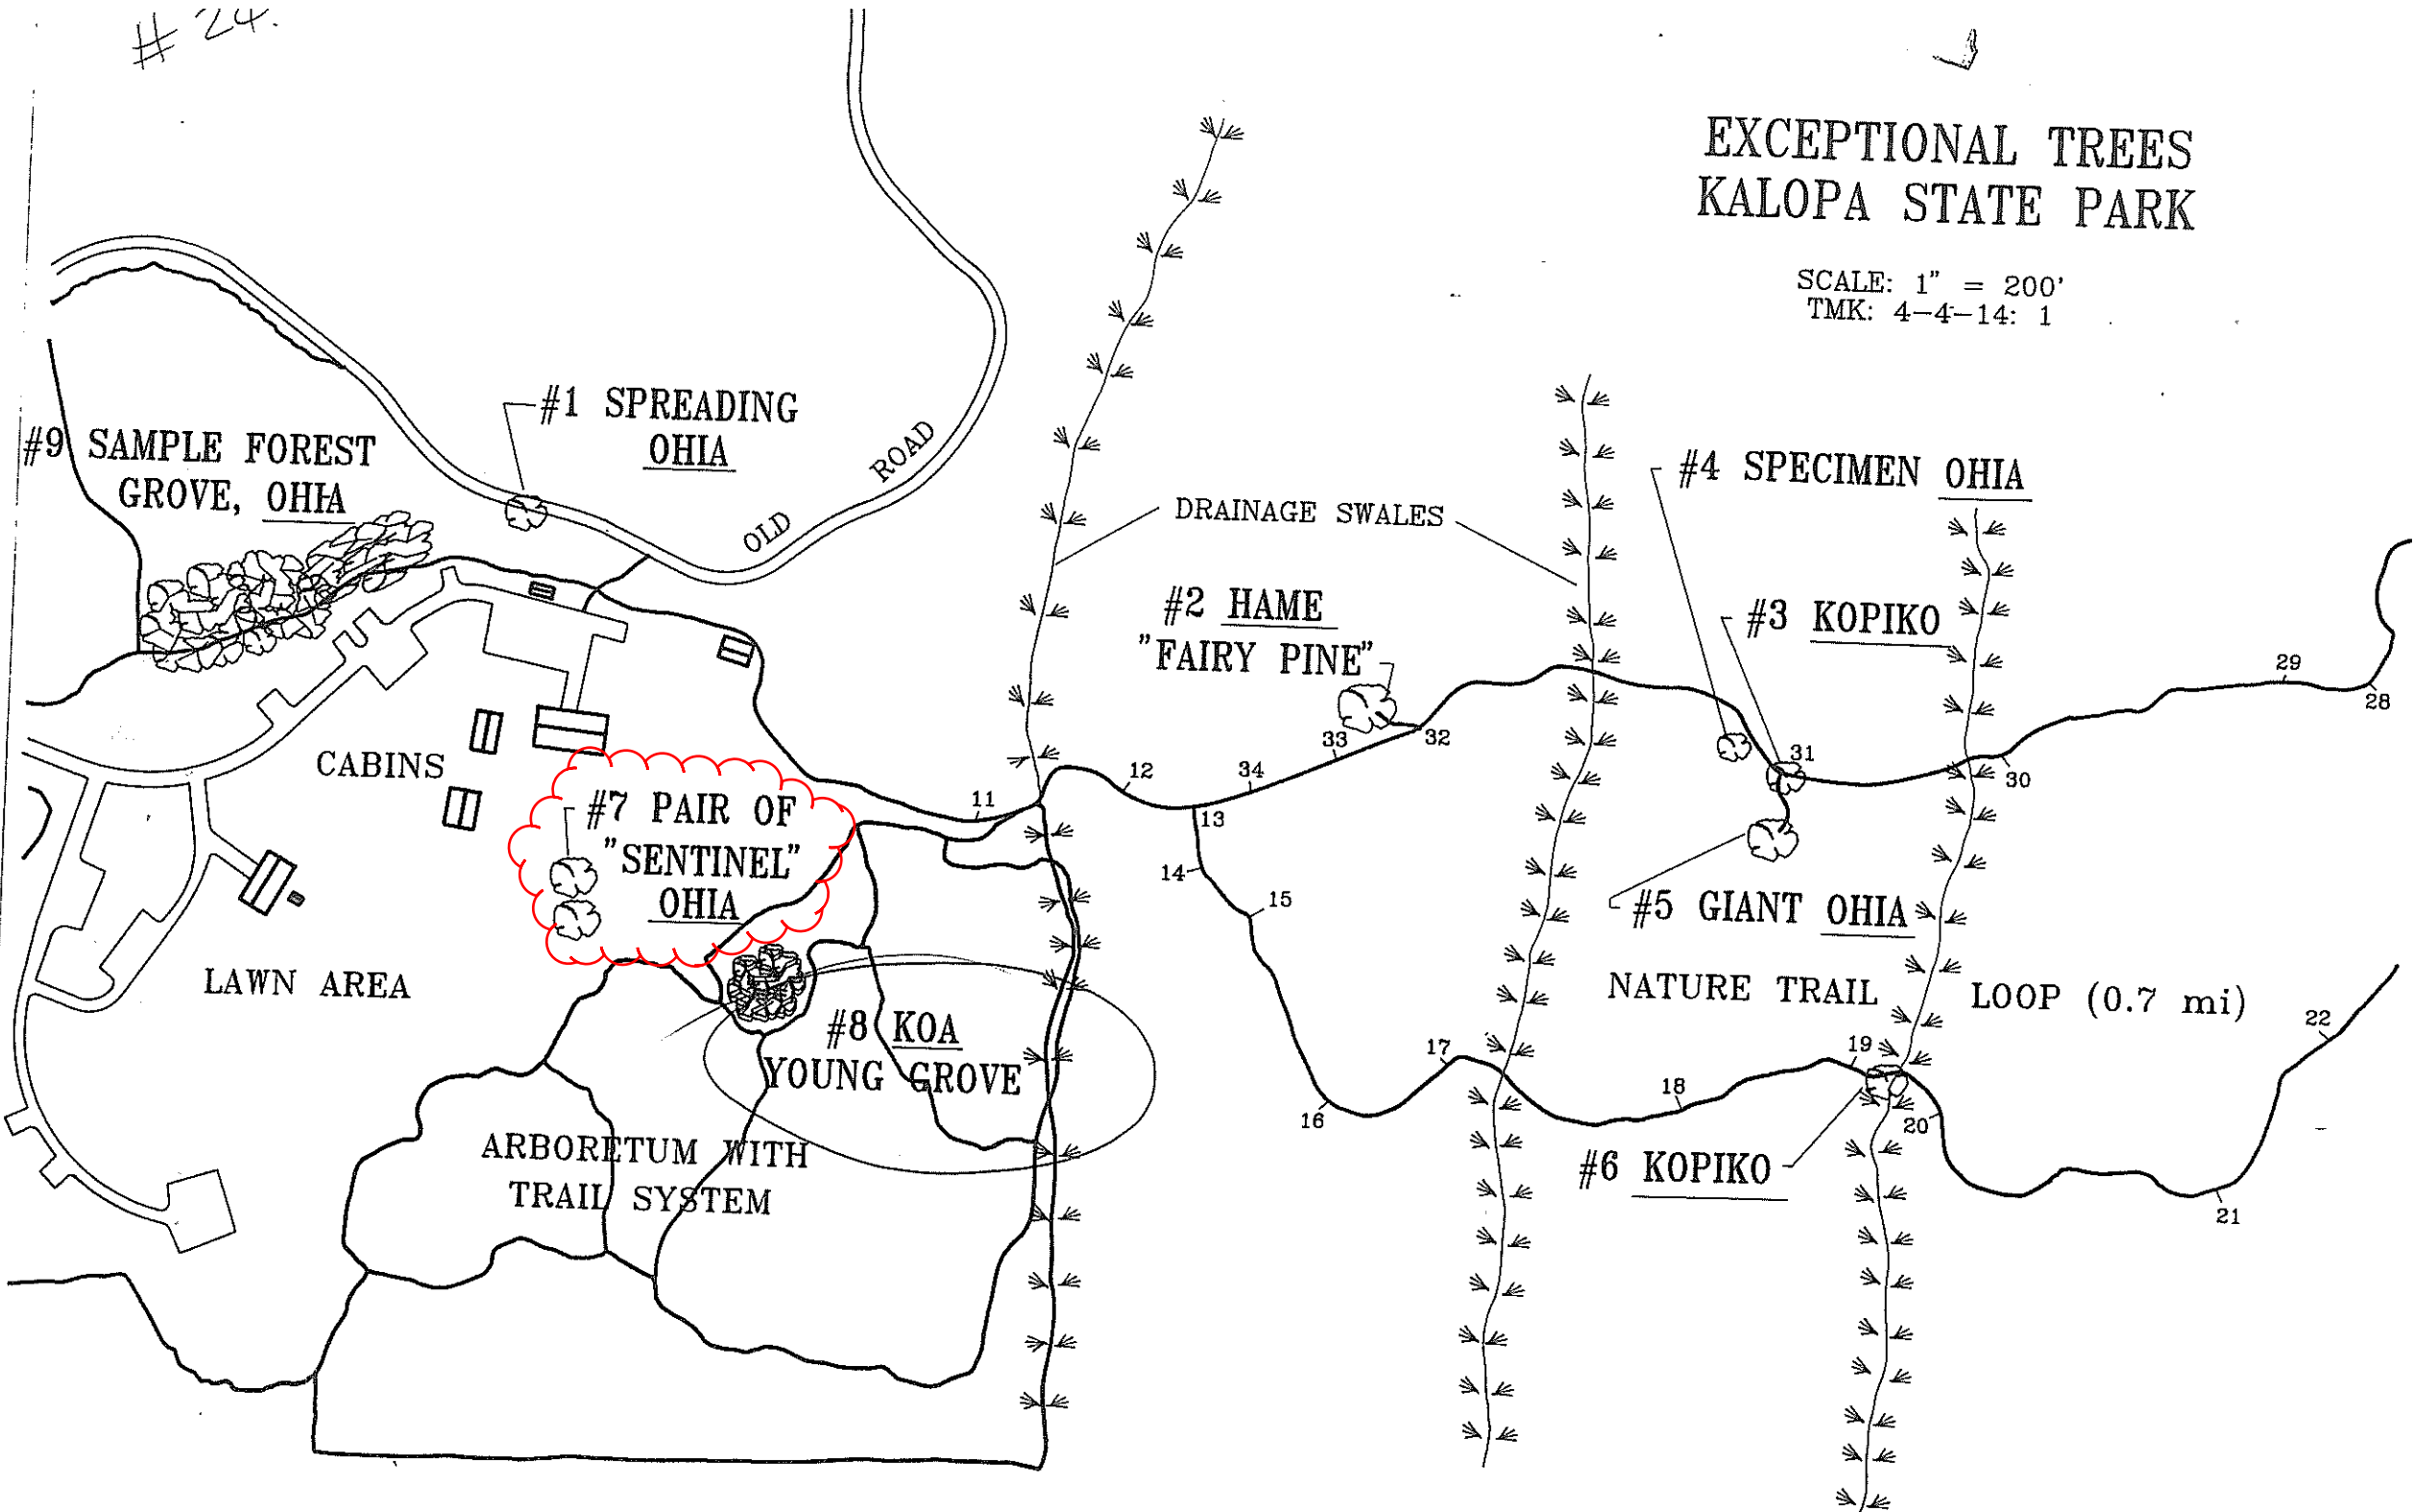

24.

EXCEPTIONAL TREES KALOPA STATE PARK

SCALE: 1" = 200'
TMK: 4-4-14: 1

#9 SAMPLE FOREST GROVE, OHIA

#1 SPREADING OHIA

#2 HAME "FAIRY PINE"

#4 SPECIMEN OHIA

#3 KOPIKO

#7 PAIR OF "SENTINEL" OHIA

#8 KOA YOUNG GROVE

#5 GIANT OHIA

#6 KOPIKO

CABINS

LAWN AREA

ARBORETUM WITH TRAIL SYSTEM

DRAINAGE SWALES

OLD ROAD

NATURE TRAIL LOOP (0.7 mi)

11

12

13

14

15

16

17

18

19

20

21

22

29

28