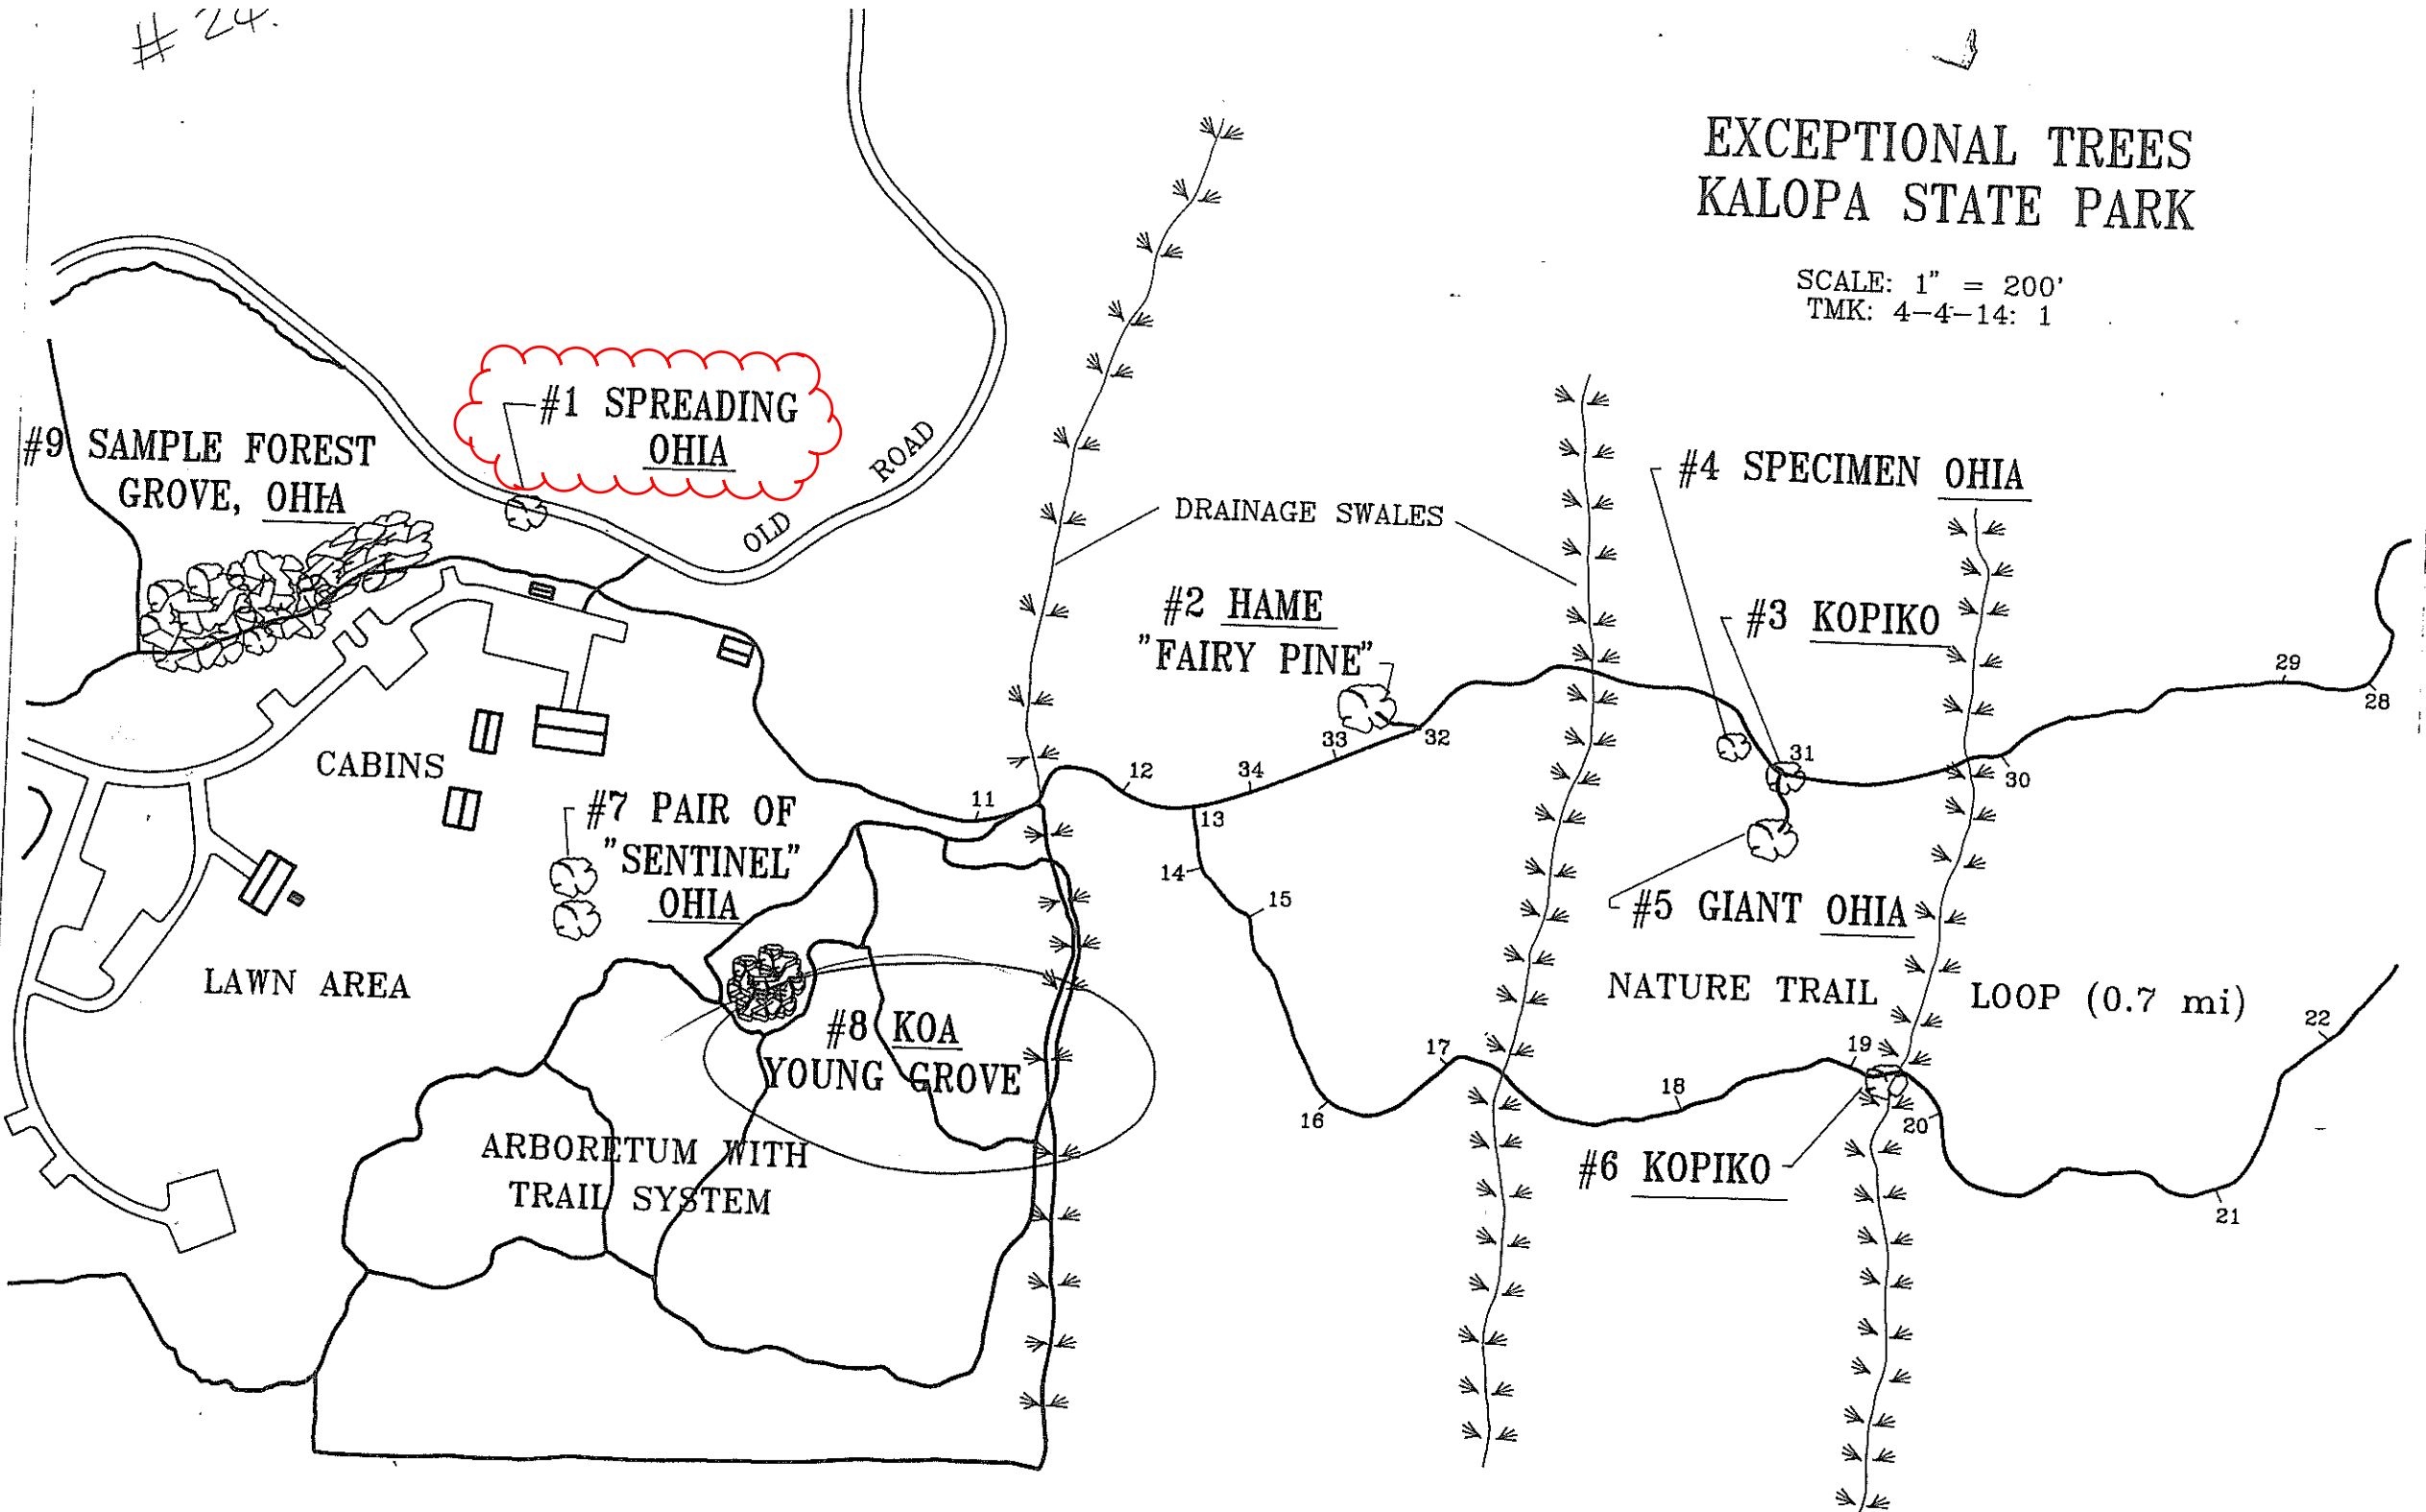

24.

EXCEPTIONAL TREES KALOPA STATE PARK

SCALE: 1" = 200'
TMK: 4-4-14: 1

#9 SAMPLE FOREST GROVE, OHIA

#1 SPREADING OHIA

#2 HAME "FAIRY PINE"

#4 SPECIMEN OHIA

#3 KOPIKO

#7 PAIR OF "SENTINEL" OHIA

#8 KOA YOUNG GROVE

#5 GIANT OHIA

#6 KOPIKO

CABINS

LAWN AREA

ARBORETUM WITH TRAIL SYSTEM

DRAINAGE SWALES

NATURE TRAIL LOOP (0.7 mi)

OLD ROAD

29

28

11

12

13

14

15

16

17

18

19

20

21

22