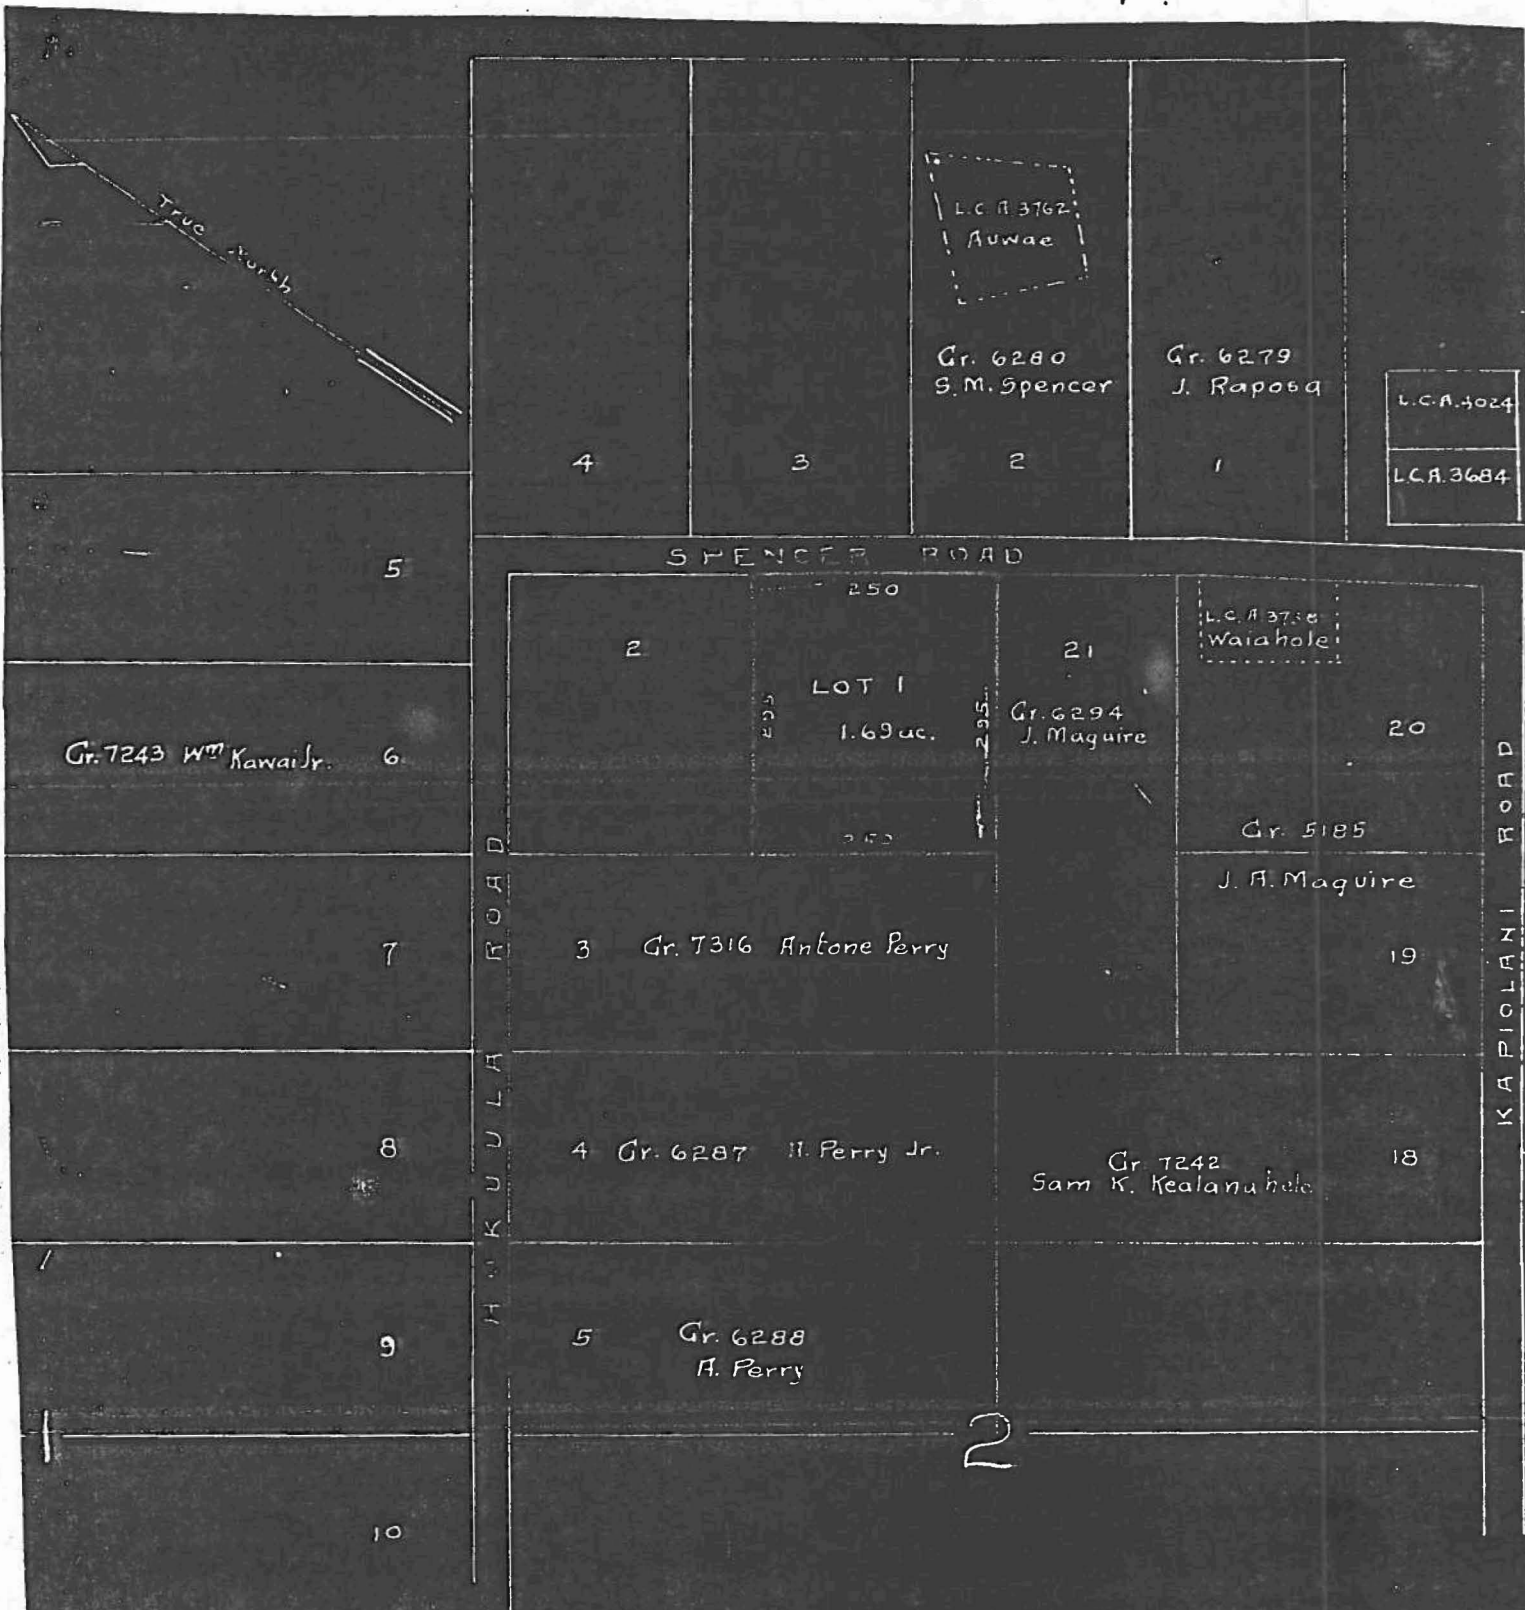

WAIMER HOMESTEAD MAP.

LOT 1, BLOCK 2.  
 WAIMER HOMESTEADS.  
 WAIMER, SOUTH KOHALA, HAWAII.  
 Scale. 1 in = 200 feet