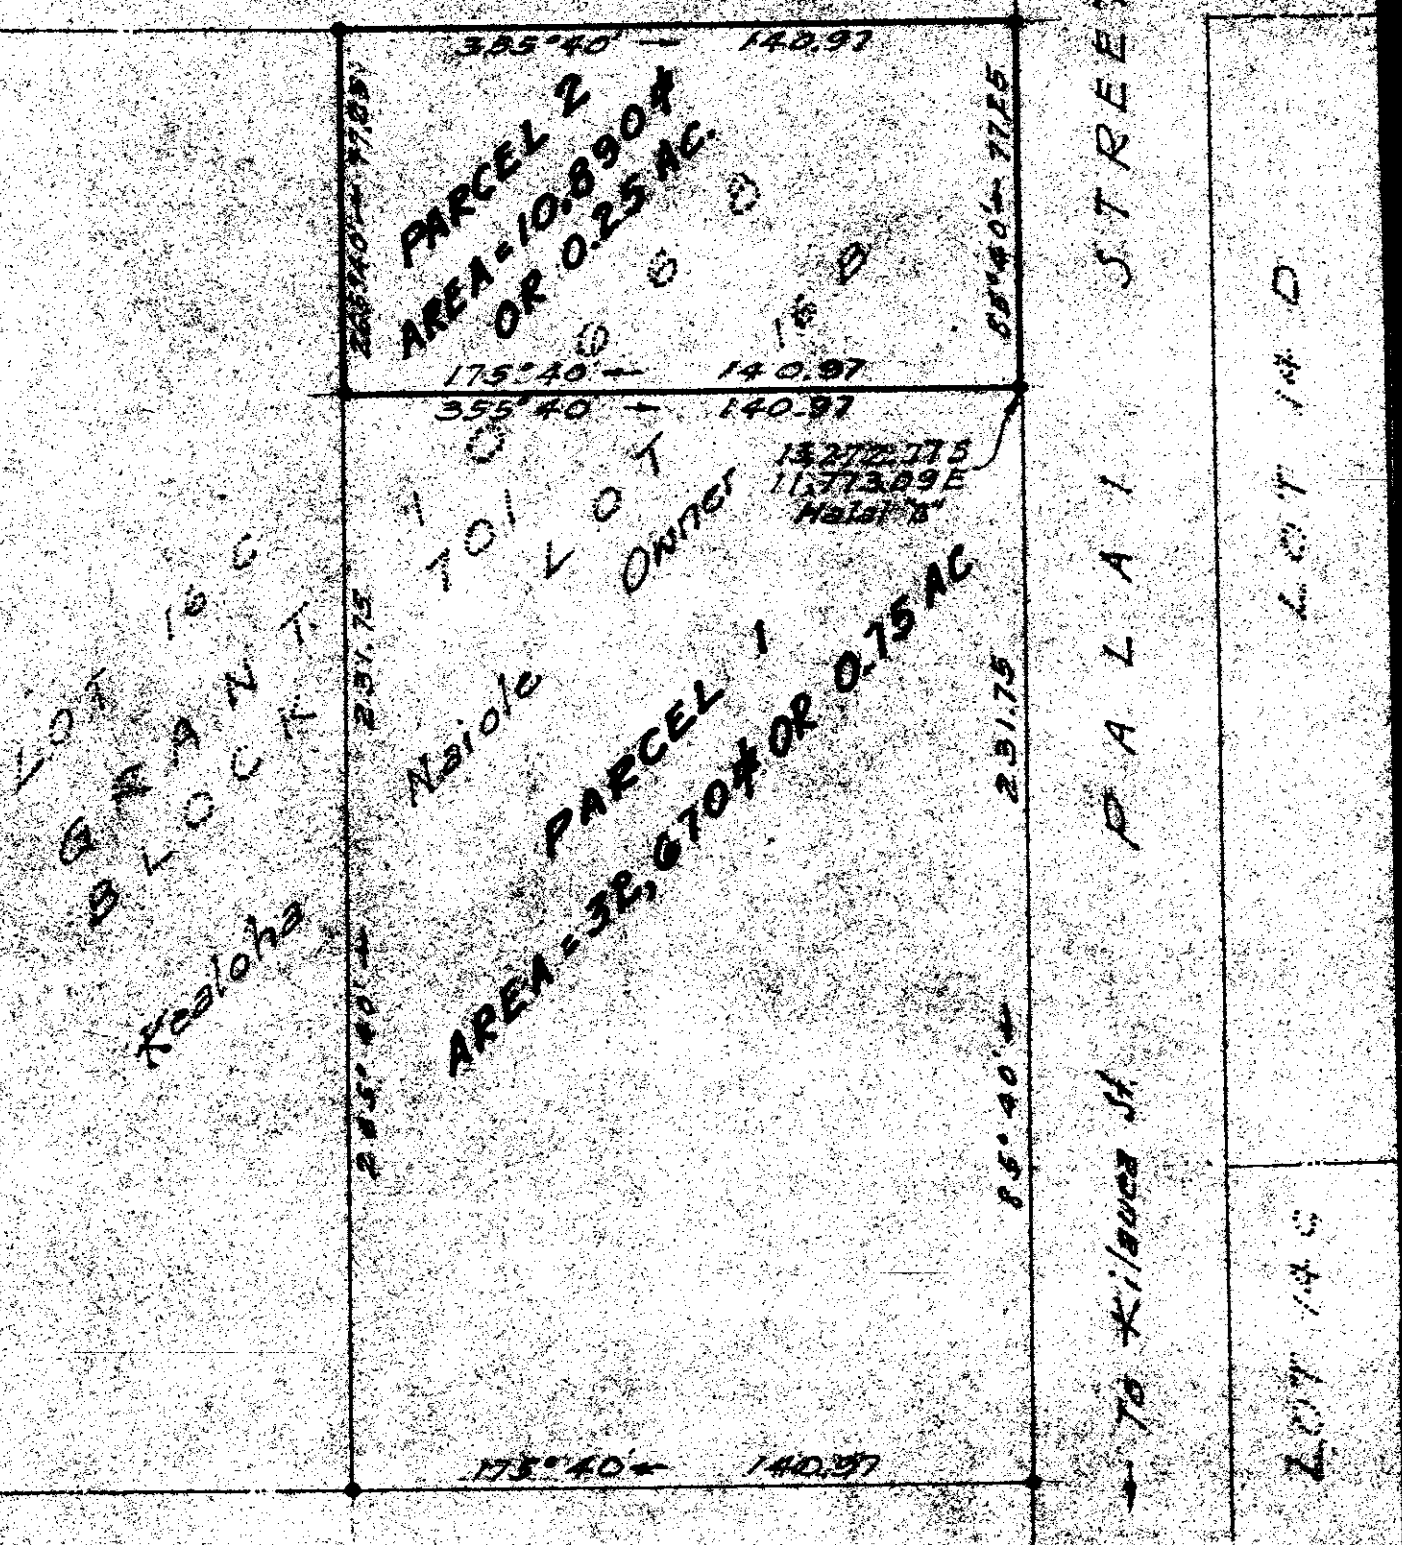

True North
LOT 18 GRANT 2743

**PLAN SHOWING
SUBDIVISION OF A PORTION OF LOT 16-C
BLOCK 701 GRANT 10668
WAIKĀEA HOMESTEADS SOUTH HILLO, HAWAII T.H.**

March 14, 1947
Scale: 1 in. = 40 Ft.
Survey & Plan by W.K. Kamau, Jr.