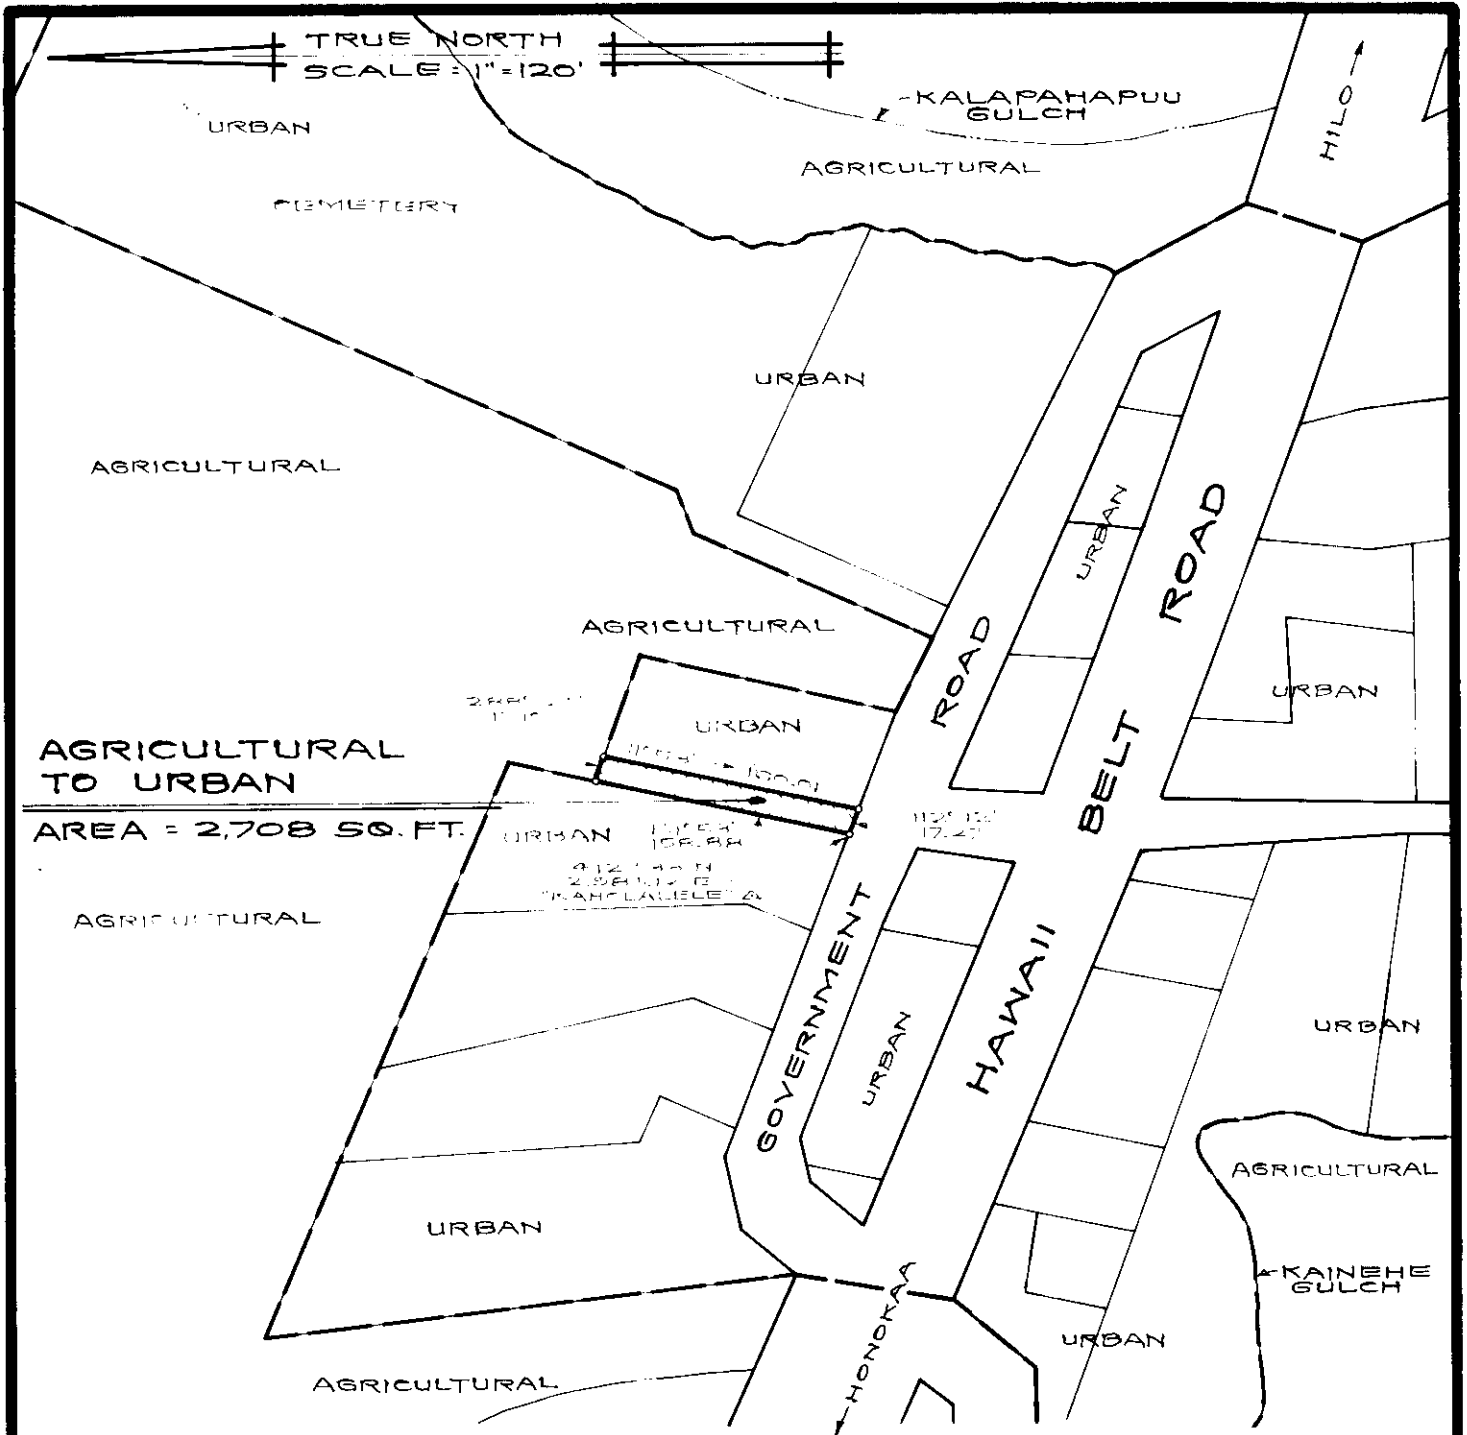

AMENDMENT TO THE STATE LAND USE
BOUNDARIES MAP

AMENDING THE STATE LAND USE BOUNDARIES MAP, H-51 FOR THE COUNTY OF HAWAII, BY CHANGING THE DISTRICT CLASSIFICATION FROM THE AGRICULTURAL TO THE URBAN DISTRICT AT KAINEHU, HAMAKUA, HAWAII.

PREPARED BY : PLANNING DEPARTMENT
COUNTY OF HAWAII

TMK : 4-2-03 : 3 (PORTION)

NOV. 2, 1987

EXHIBIT "A"