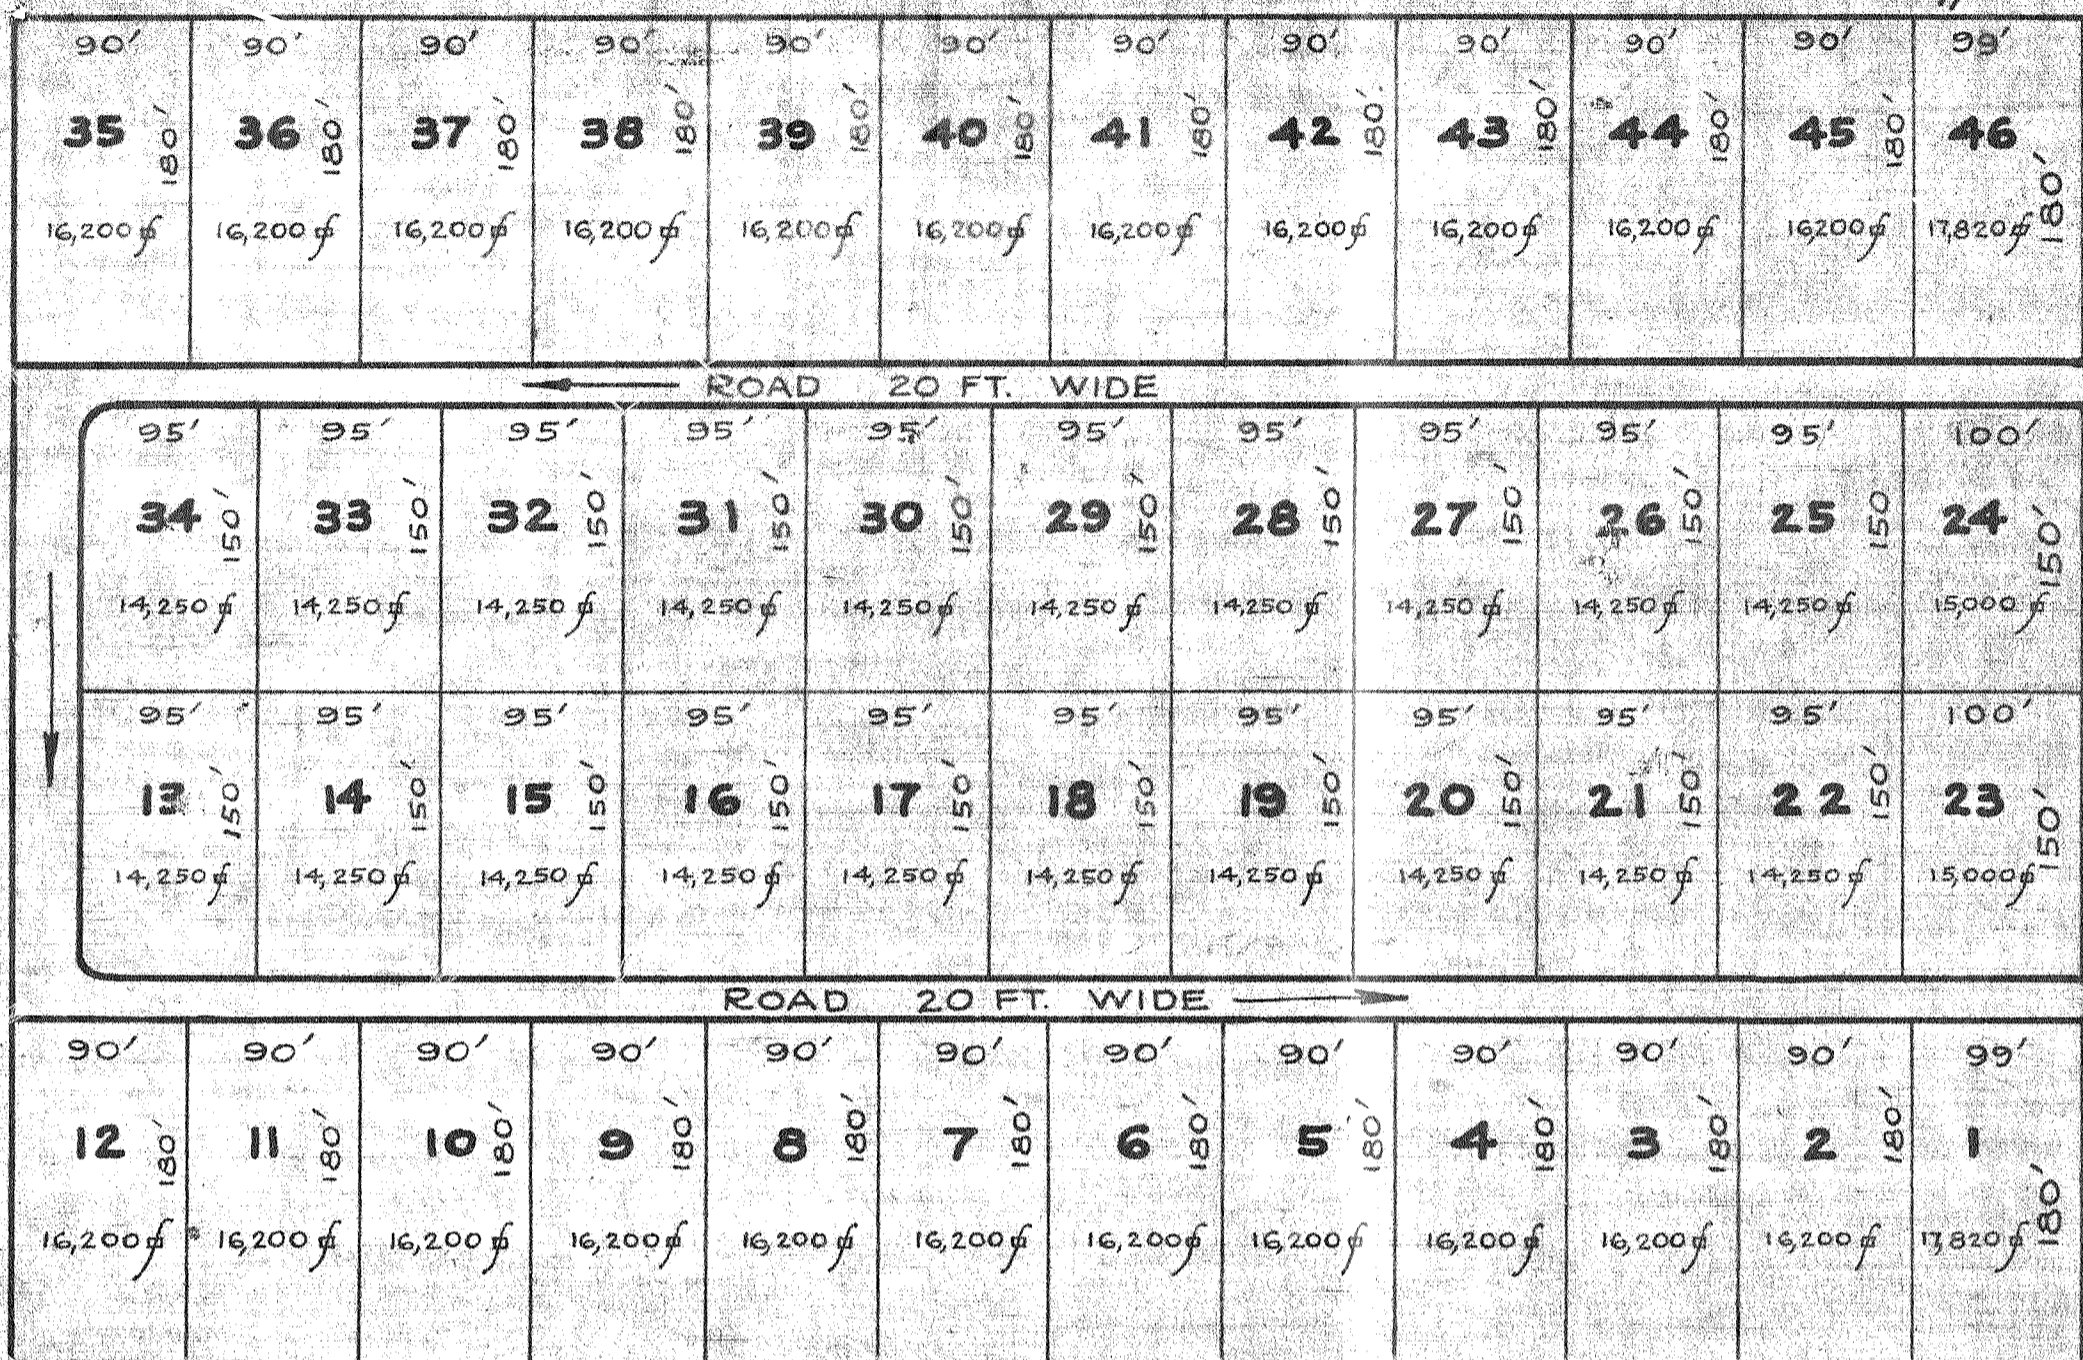

HAUNANI

(PRETTY SNOW)

VOLCANO HOUSE LOTS

- 22 lots — Nos. 2 to 12 and 35 to 45
each 90'x180' (16,200 sq. ft.) \$375.00 each
- 2 lots — Nos. 1 and 46
each 99'x180' (17,820 sq. ft.) \$425.00 each
- 20 lots — Nos. 13 to 22 and 25 to 34
each 95'x150' (14,250 sq. ft.) \$325.00 each
- 2 lots — Nos. 23 and 24
each 100'x150' (15,000 sq. ft.) \$375.00 each

December 2, 1926

The First Trust Co. of Hilo, Ltd.

HAUNANI

(PRETTY SNOW)

VOLCANO HOUSE LOTS

Select-Secluded

Scale 1"=100'

To Volcano

VOLCANO ROAD

PETER LEE