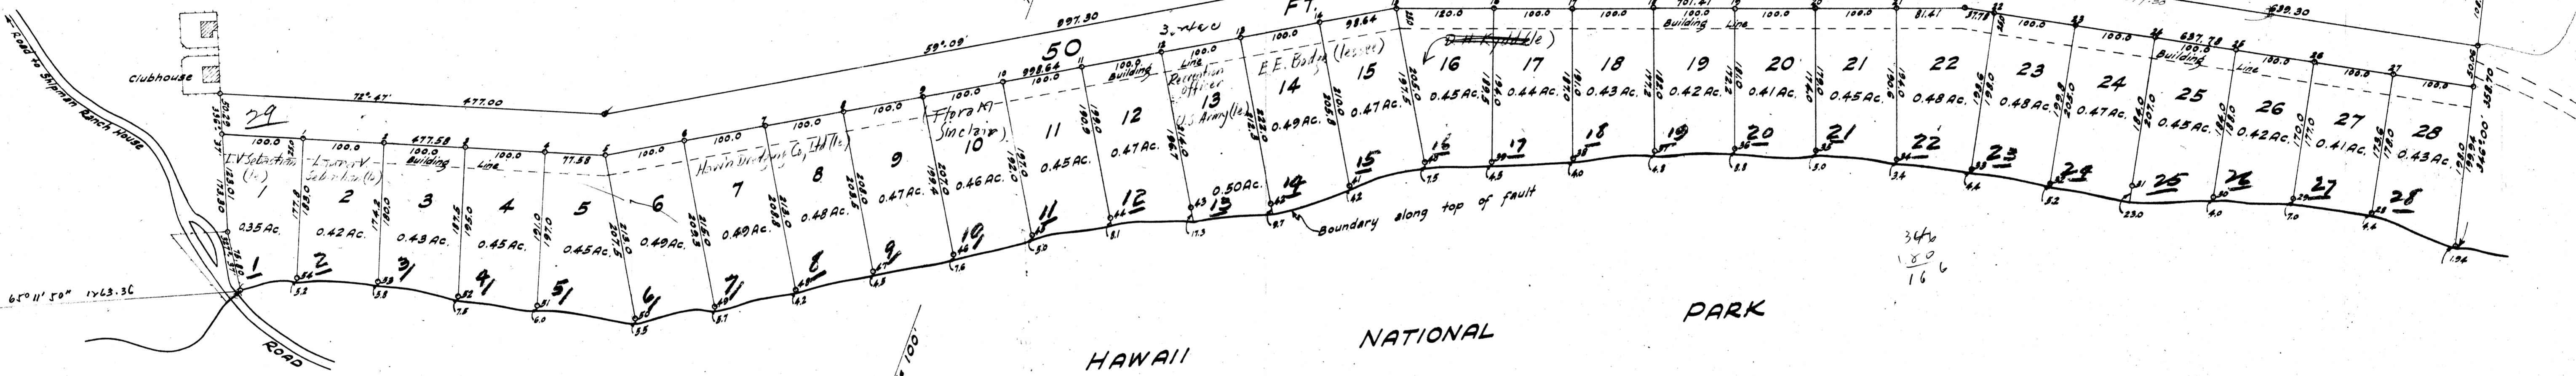

65
1716

VOLCANO

GOLF

COURSE

9-9-01-14

TRUE NORTH

477.
 997
 710
 657
 2823
 111,140

SCALE: 1" = 100'

17.81
 12.61
 3.22

area 12.61 ac

(New Plat.) See 9-9-01 for ties.

VOLCANO GOLF COURSE LOTS
 KEAUAHOU - KAU - HAWAII.
 SCALE: 1 INCH = 100 FEET.
 G. PODMORE OCT. 1939.
 F.B. 372 FOLDER CALC.

3rd Div
 9-9-02

27000
 12.61
 26987.39

ALL CIRCLES AND CIRCLES WITH NUMBERS DENOTE PIPES IN CONCRETE.

3141
 59
 1